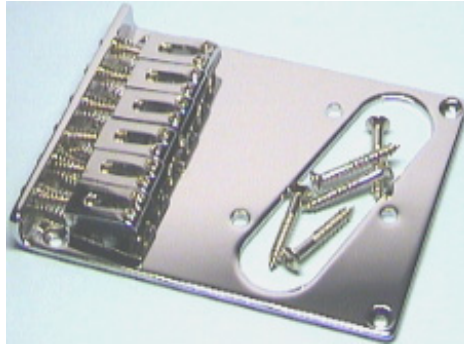

**Roller bridge.** Heavy bridge, measures and mechanics as TALLA07. In roller bridge strings moves smoother thanks for barrels. Bridge: 84.5 mm x 9.2/10.6mm x 14.5mm. Crome order code: **TALLA08CR 18.00€**  
Black order code: **TALLA08BLK 22.00€**  
Gold order code: **TALLA08GD 24.00€**

"Nashville, S.G. -style" -talla. Saatavissa vain kulta.

"Nashville, S.G. -style" -bridge, available only in gold.  
Order code: **TALLASGB170G 52.00€**

"Mustang" tyylinen alatalla + holkit, kromi. "Mustang" style tailpiece, crome. Bridge only, no tremolo. String spread: 56.5 mm (2.224").  
**SP450CBO mustang (bridge) 42.00€**

"Jaguar" tyylinen alatalla + holkit, kromi. "Jaguar" style tailpiece, crome. Bridge only, no tremolo. String spread: 56.5 mm (2.224").  
**SP400CBO jaguar (bridge) 42.00€**

**GLX-efektit nettisivuilla !!!**

TC -tyylinen talla, setti sisältää tallan + ruuvit. Kuudelle kielelle. Kielten asennus rungon läpi. TC -style bridge, set includes bridge + screws. For 6 strings. Through body string attachment.

String spread: 54.0 mm (2.126")  
Crome order code: **TALLA05CR 14.00€**  
Black order code: **TALLA05BLK 16.00€**  
Gold order code: **TALLA05GD 20.00€**