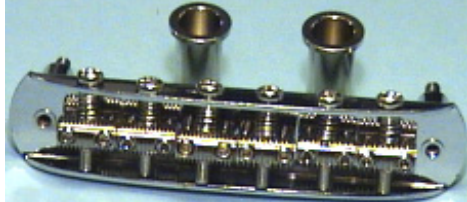

**Roller bridge.** Heavy bridge, measures and mechanics as TALLA07. In roller bridge strings moves smoother thanks for barrels. Bridge: 84.5 mm x 9.2/10.6mm x 14.5mm. Crome order code: **TALLA08CR 18.00€**  
Black order code: **TALLA08BLK 22.00€**  
Gold order code: **TALLA08GD 24.00€**

"Nashville, S.G. -style" -talla. Saatavissa vain kulta.

"Nashville, S.G. -style" -bridge, available only in gold.  
Order code: **TALLASGB170G 52.00€**

"Mustang" tyylinen alatalla + holkit, kromi. "Mustang" style tailpiece, crome. Bridge only, no tremolo. String spread: 56.5 mm (2.224").  
**SP450CBO mustang (bridge) 42.00€**

"Jaguar" tyylinen alatalla + holkit, kromi. "Jaguar" style tailpiece, crome. Bridge only, no tremolo. String spread: 56.5 mm (2.224").  
**SP400CBO jaguar (bridge) 42.00€**

**GLX-efektit nettisivuilla !!!**

TC -tyylinen talla, setti sisältää tallan + ruuvit. Kuudelle kielelle. Kielten asennus rungon läpi. TC -style bridge, set includes bridge + screws. For 6 strings. Through body string attachment.

String spread: 54.0 mm (2.126")  
Crome order code: **TALLA05CR 14.00€**  
Black order code: **TALLA05BLK 16.00€**  
Gold order code: **TALLA05GD 20.00€**