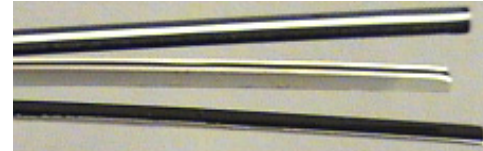

Koriste "reuna" nauhat, binding materials. ABS. Black/White, 1mm x 1.5 mm x 1800 mm, (0.039x0.059x70.87") Code: **FA5151** 4.00€

White/Black/White, 1.5mm x1.5mm x1800mm, (0.059x0.059x70.87") Code: **FA3153** 4.00€

Black/White/Black, 1.5mm x1.5mm x 1800mm, (0.059x0.059x70.87") Code: **FA1153** 4.00€